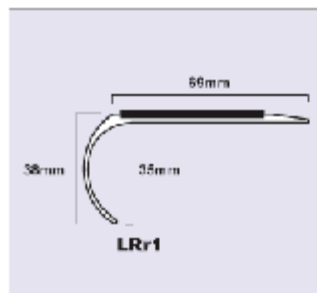

**Trade Stair Nosings LR1 Stair Nosing**

Vinyl		Carpet		Carpet Tiles
L range Aluminium - 3mm	V range Aluminium - 6mm	M range Aluminium - 6mm	UPVC range - 5mm	T range Aluminium - 6mm

Vinyl - L range Aluminium - 3mm

**LR1 STAIR NOSING**

**Insert Colours**